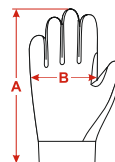

Premium grade leather gloves designed for maximum durability and dexterity with work on ropes. The palm features two layers of leather with aramid stitching. Elastic inserts on the back optimize flexibility. Soft rubber padding on the knuckles for protection from impacts. Neoprene cuff with Velcro closure. CE EN 388 certified for mechanical risks (protection values: abrasion 3, cutting 1, tearing 3, perforation 3). Available in 5 sizes: S, M, L, XL, XXL.

Available in 5 sizes: S, M, L, XL, XXL.

**AXION BLACK**  
Ref.187903

		AXION				
		S	M	L	XL	XXL
A	8.75"	9.25"	9.70"	10.10"	10.30"	
	22.25 cm	23.50 cm	24.65 cm	25.65 cm	26.20 cm	
B	3.50"	3.75"	4.00"	4.25"	5.00"	
	8.90 cm	9.55 cm	10.15 cm	10.80 cm	12.70 cm	

Ref.	Product name	Sizes	Weight / Pair Size (L)		Material	EN 388:2016+A1:2018					EAC
			g	oz		Abrasion	Cutting	Tearing	Puncture	Cut TDM	
1879 187903	AXION AXION BLACK	S M L XL XXL	140	4.9	Leather	3	1	3	3	X	•